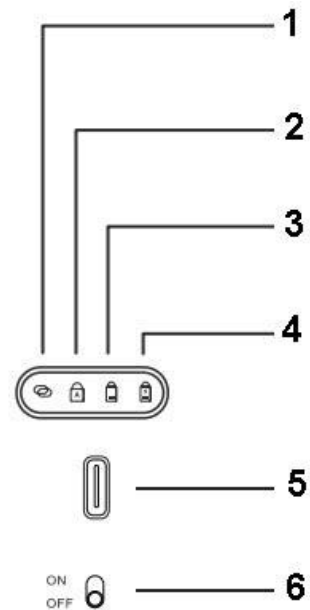

Dux Ducis iPad Air 2022/iPad Pro 11 2021 Bluetooth Keyboard Case

Specifications:

- Effective operating distance: up to 10m
- Battery capacity: 180mAh
- Standby time: up to 150d
- Charging time: up to 3h
- Case material: polyurethane, TPU, plastic

1. Bluetooth indicator
2. CAPS indicator
3. Low battery indicator
4. Charging indicator
5. Type-C charging input
6. Power switch

Operation instruction:

1. Open the case, and insert the tablet into the case
2. Switch on the keyboard, and press "Fn+Switch to device" buttons to activate wireless pairing mode (Bluetooth light blinks slowly)
3. Open the Bluetooth settings on your device, search for the keyboard name (Bluetooth Keyboard), and pair it
4. Automatic stand-by mode, if you do not use the keyboard within 10min, press any key and wait 2-3sec to activate it again

Keyboard shortcut:

1. Back to Home page
2. Back to previous
3. Search
4. Cut
5. Copy
6. Paste
7. Select all
8. Screenshot
9. Touchpad on/off
10. Previous track
11. Play/Pause
12. Next track
13. Mute volume
14. Volume down
15. Volume up
16. Lock screen
17. Input method switch
18. Backlight brightness adjustment
19. Switch do device 1
20. Switch do device 2
21. Switch do device 3
22. Function key

	1		2		3
	4		5		6
	7		8		9
	10		11		12
	13		14		15
	16		17		18
	19		20		21
	22				